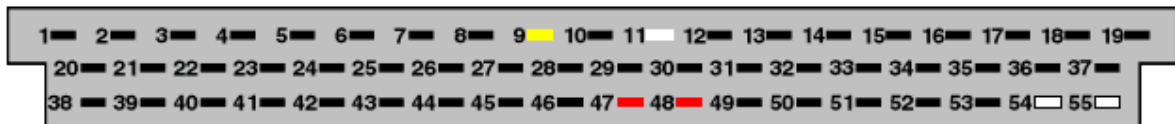

Lukas 55pin plug

Models:

- FORD Transit 2.5TD 85KM
- Citroen Xantia 2.1TD, Evasion 2.1TD
- Fiat Ulysse 2.1TD
- Lancia Zeta 2.1TD
- Mercedes C220D; E220D; 300D
- Peugeot 406 TD; 605TD; 806TD

wire side

connection diagram:

ECU pin number	Signal	Wire colour in box harness
48 (47)	+ 12 V	Red
11	Signal1	White
9	Signal2	Yellow
54 (55)	Ground	black