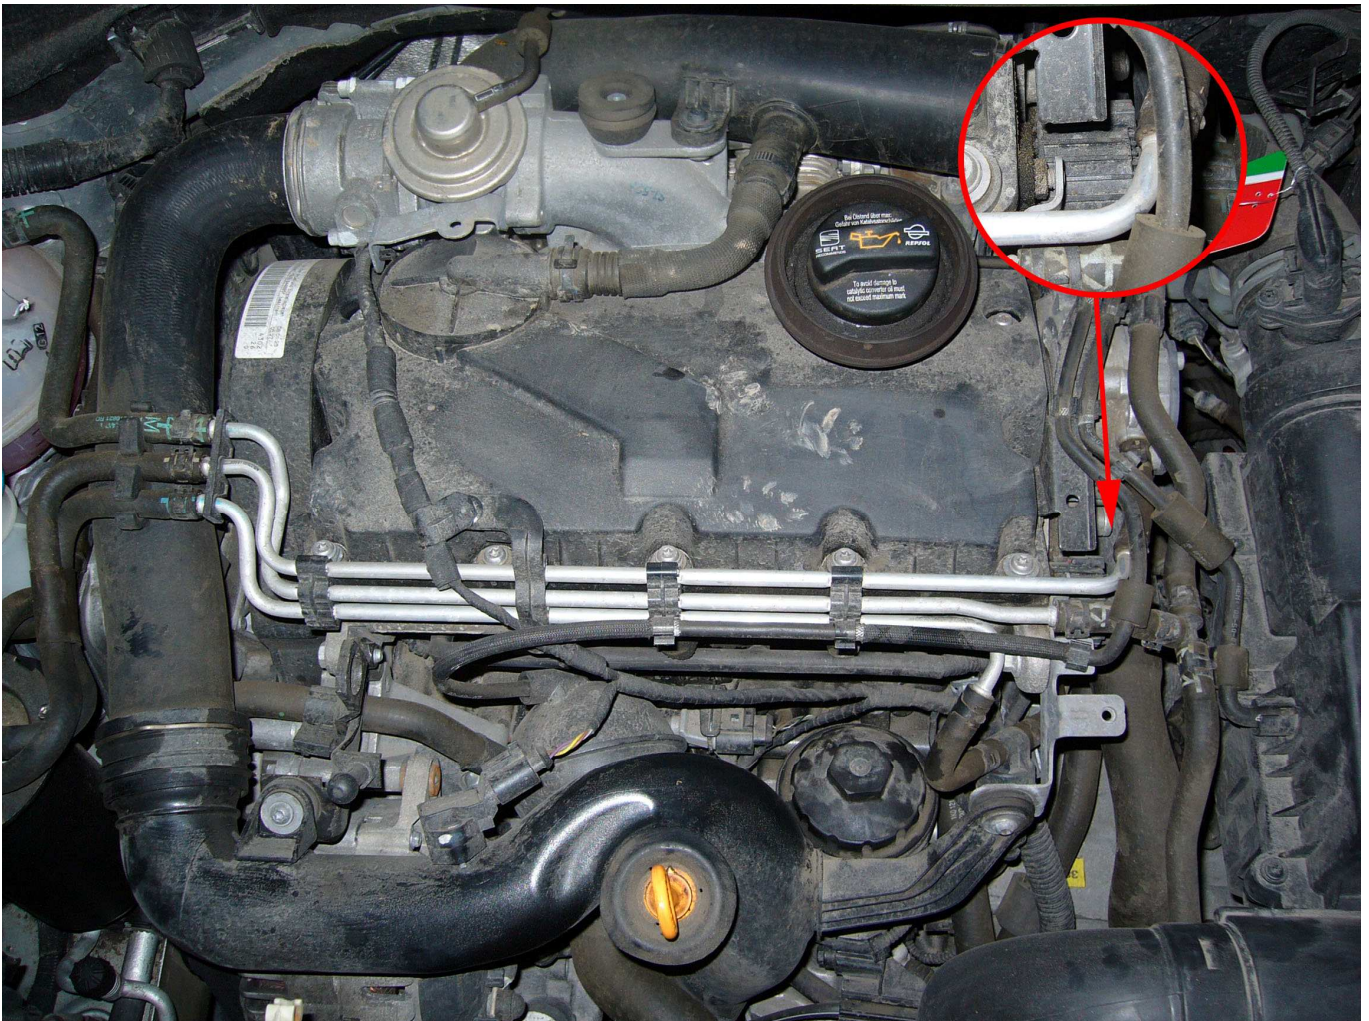

Seat Altea 1.9 TDI 105HP 2008

1. Box type: VT101301.
2. Find plug for injector harness. Disconnect it and connect box adapter between.

3. Connect black (-) and red (+) wires to battery.