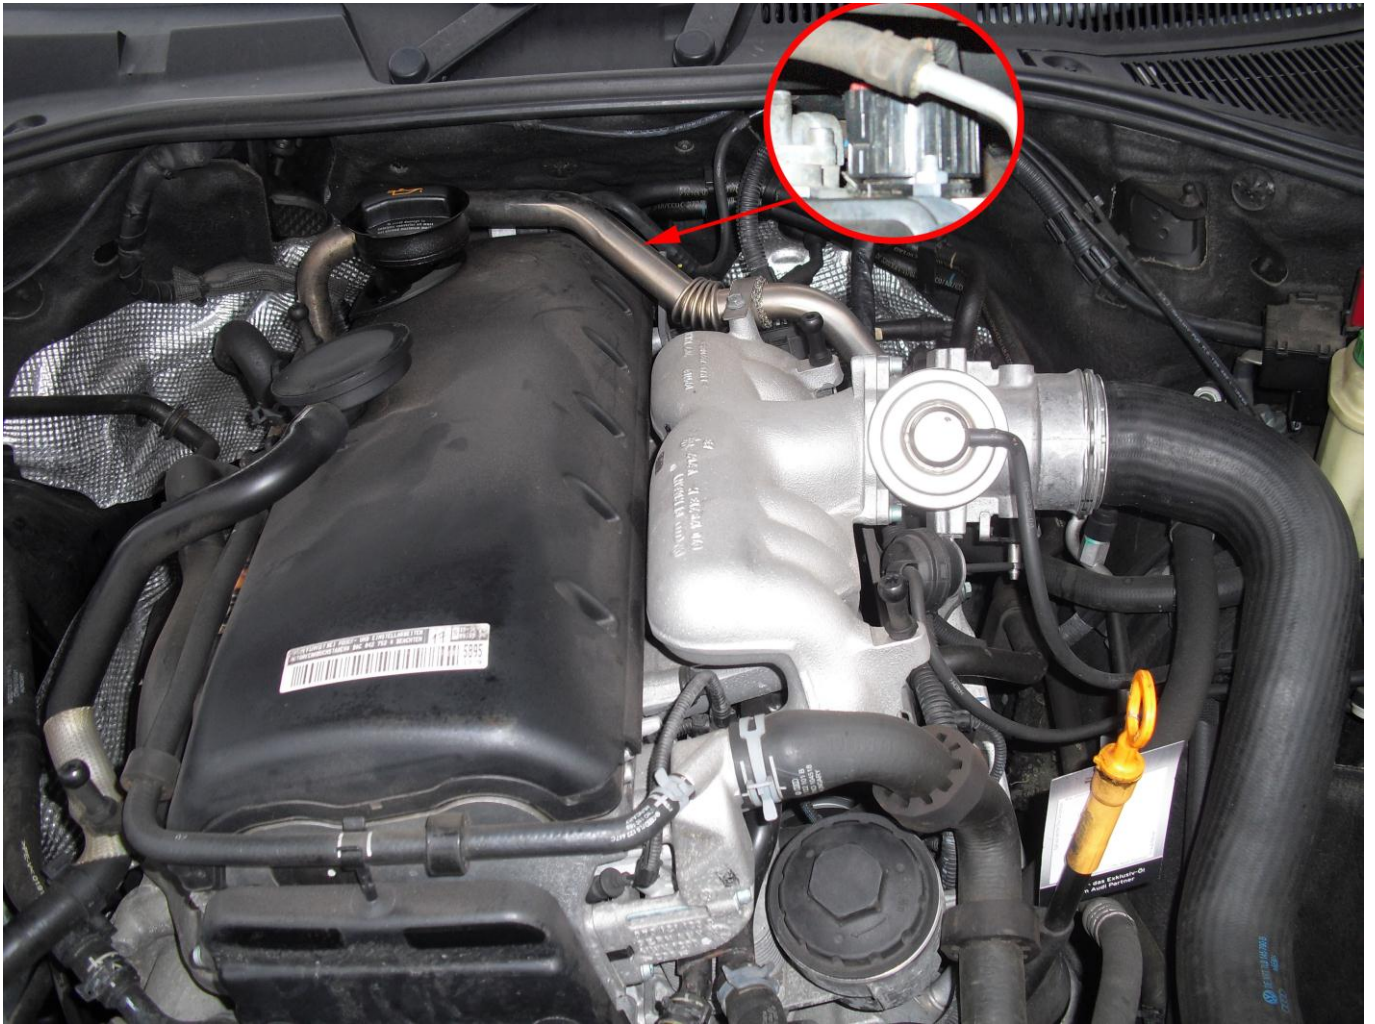

VW Touareg 2.5 TDI PD

1. Box type: VT101303.
2. Find plug for injector harness. Disconnect it and connect box adapter between.

3. Connect black (-) and red (+) wires to battery or battery leads.